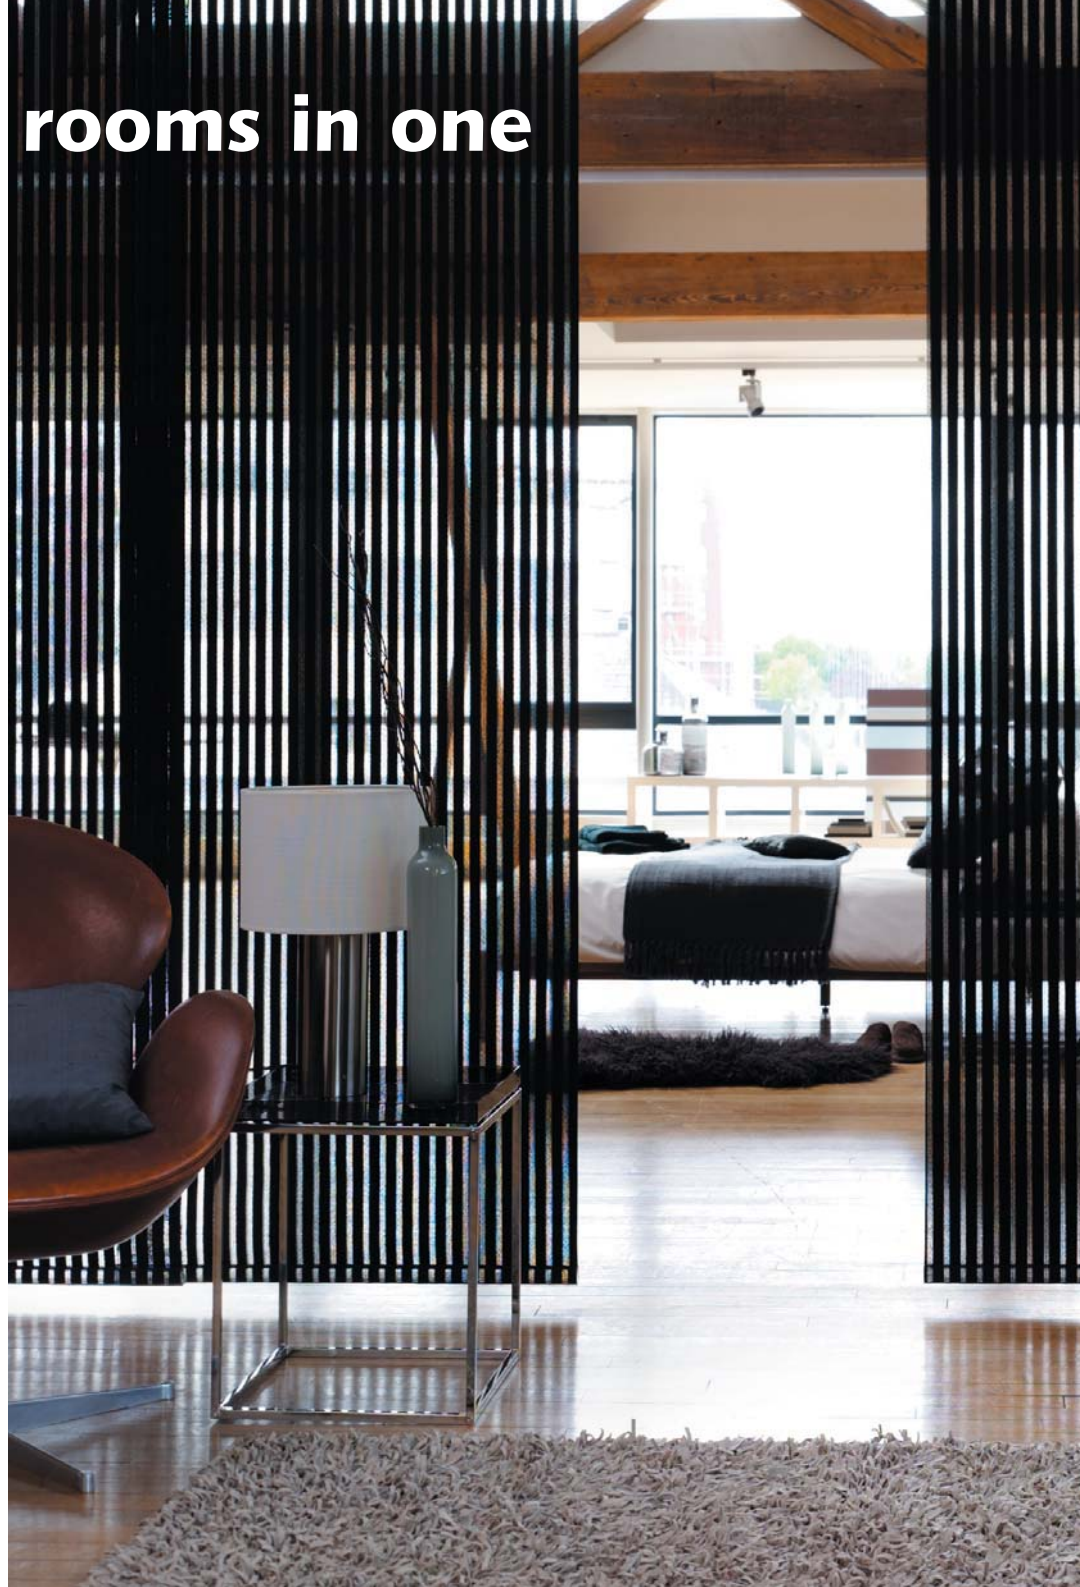

**bedroom &
living room**
create the mood